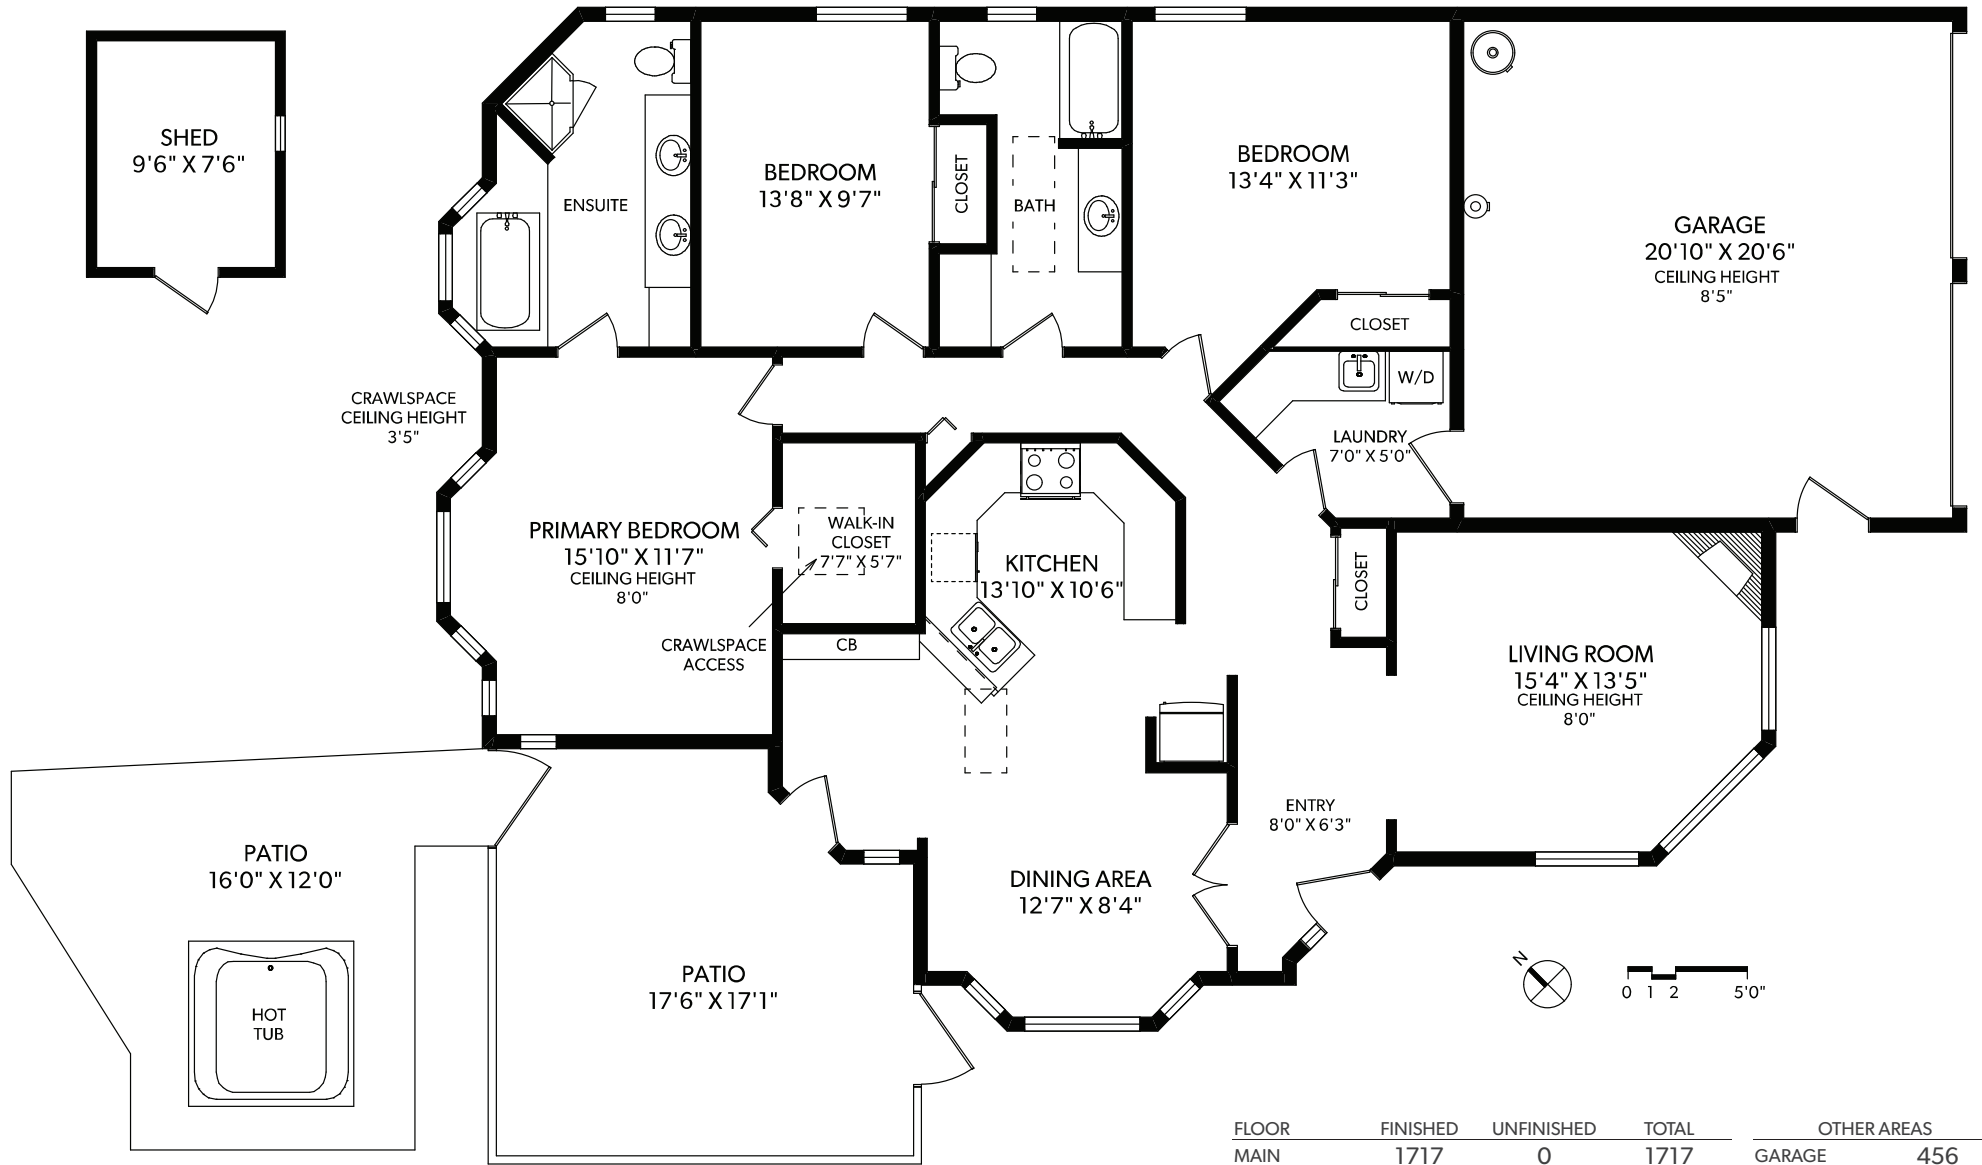

7250 BETHANY PLACE

FLOOR	FINISHED	UNFINISHED	TOTAL	OTHER AREAS
MAIN	1717	0	1717	GARAGE 456
TOTAL	1717	0	1717	PATIO 536
				SHED 86

250-388-6998
ORDERS@REALFOTO.CA

KIMBERLY  LEGEARD

XOXOHOMES.CA

MEASURED 05/06/2020 BY IAN BERTRAM